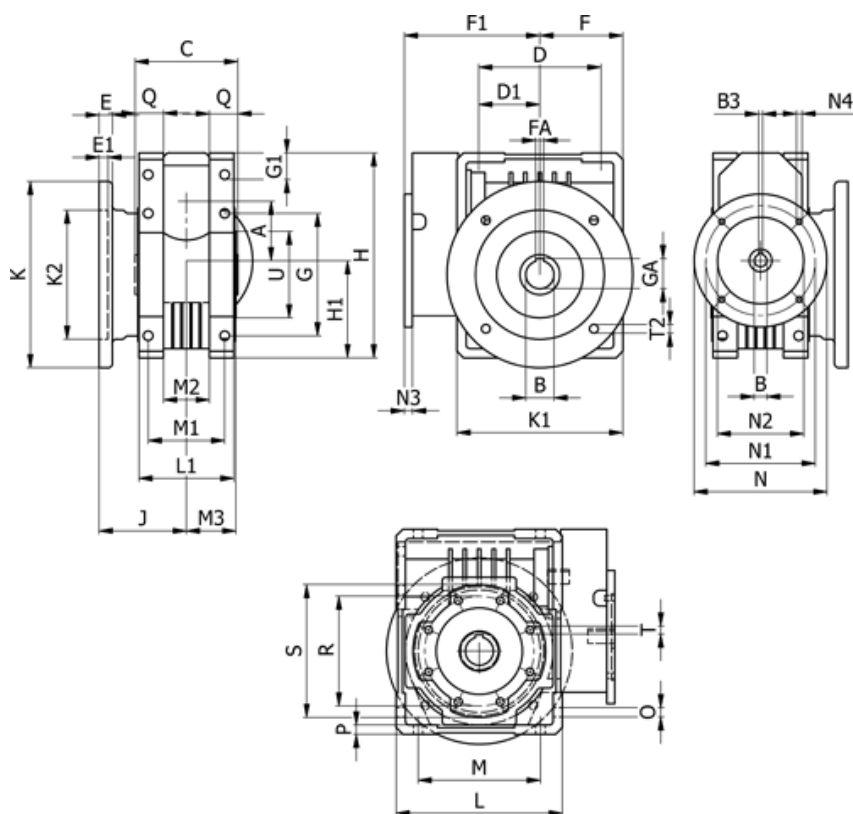

Article number: 3921086045535

Description: Worm gear
WR 86-UFC1-45-90B5, without lubrication

Measures

A = 86.90	E = 15	H = 245.5	M = 144	N4 = M10x13	U = 110
B = 35	E1 = 6	H1 = 100.0	M1 = 101	O = 11.5	
B1 E7 = 24	F = 100	J = 151.0	M2 = 57	P = 11	
B2 = 27.3	F1 = 180	K = 210	M3 = 64.5	Q = 45	
B3 H9 = 8	FA = 10	K1 = 176	N = 200	R = 130	
C = 140	G = 144	K2 = 152	N1 = 165	S = 150	
D = 144.0	G1 = 45.5	L = 200	N2 = 130	T = M10x18	
D1 = 72.0	GA = 38.3	L1 = 125	N3 = 12.0	T2 = 12.5	